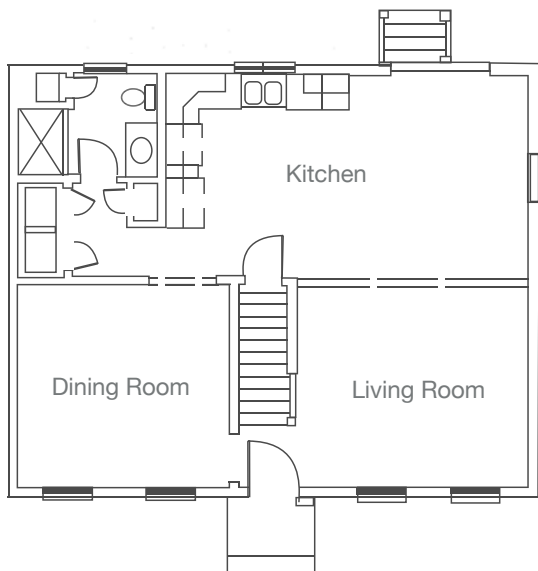

## THE PALMER

FIRST FLOOR

SECOND FLOOR

MARCIA WHITE  
860.460.8712

MARTHA POOLE  
860.917.3777

**WILLIAM RAVEIS**  
— NEW DEVELOPMENT SERVICES —  
The Largest Family-Owned Real Estate Company in the Northeast  
OFFICE: 860.536.2600