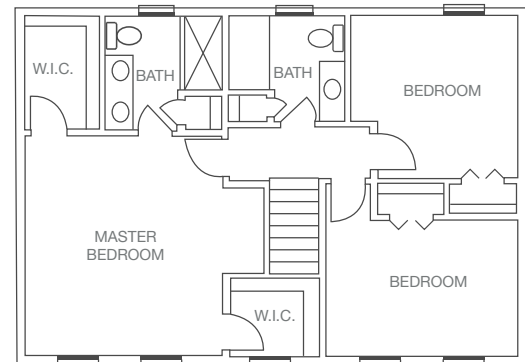

## THE GARDNER

FIRST FLOOR

SECOND FLOOR

MARCIA WHITE  
860.460.8712

MARTHA POOLE  
860.917.3777

**WILLIAM RAVEIS**  
— NEW DEVELOPMENT SERVICES —  
The Largest Family-Owned Real Estate Company in the Northeast  
OFFICE: 860.536.2600