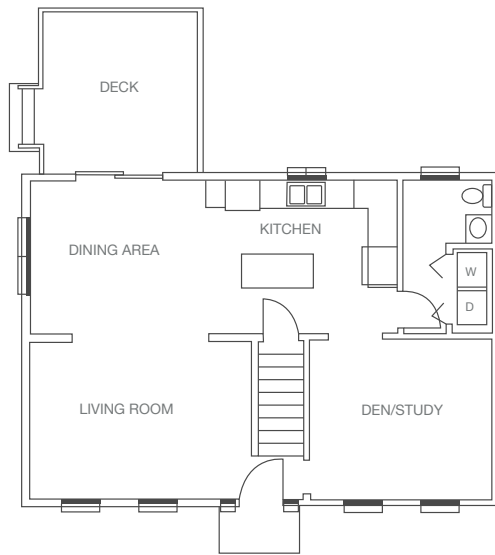

## THE GARDNER

FIRST FLOOR

SECOND FLOOR

MARCIA WHITE  
860.460.8712

MARTHA POOLE  
860.917.3777

**WILLIAM RAVEIS**  
— NEW DEVELOPMENT SERVICES —  
The Largest Family-Owned Real Estate Company in the Northeast  
OFFICE: 860.536.2600